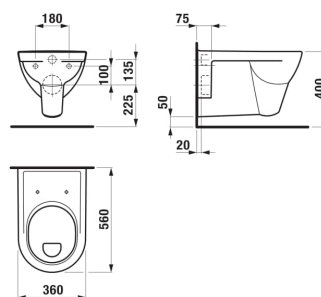

PROFIL L

Wall-hung WC, washout

DIMENSIONS

Length	560 mm
Width	360 mm
Height	400 mm

COLOURS AND OPTIONS

TECHNICAL DRAWINGS

FEATURES

Fixing kit: **Not included**

Flushing system: **Washout**

Height (INCH): **15 3/4"**

Installation type: **Wall-hung**

Length (INCH): **22 1/16"**

Shape: **Round**

Width (INCH): **14 3/16"**