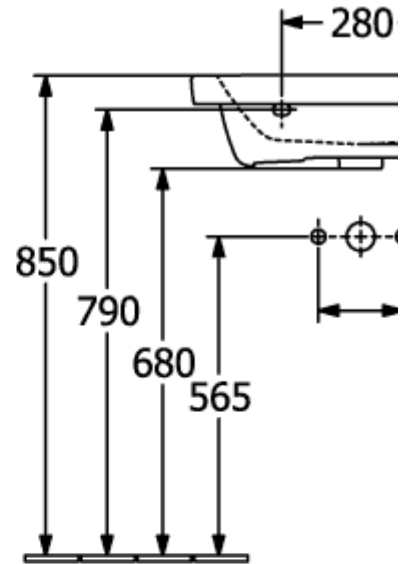

SUBWAY 3.0 WASHBASINS RECTANGLE

PRODUCT INFORMATION

Article title	Villeroy & Boch Subway 3.0 Washbasins, 600 x 470 x 165 mm, White Alpin, with overflow
Article number	4A706001
Assembly / Assembly type	wall-mounted
Scope of delivery	1 x vanity washbasin
Depth in mm	470
Width in mm	600
Height in mm	165
Interior depth	120
Collection	Subway 3.0
Suitable for	3-hole mixer, Matching Villeroy&Boch furniture
Material	TitanCeram
surface	glossy
Colour name	White Alpin
With overflow	Yes
Shape	Rectangle
Colour designation	White Alpin
Antibacterial surface (with AntiBac)	No
Easy surface cleaning (CeramicPlus)	No
Number of tap holes punched through	1
Number of tap holes pre-drilled	2
Number of bowls	1

TECHNICAL DRAWINGS

4A706001

5243 00

5244 00

4A706001