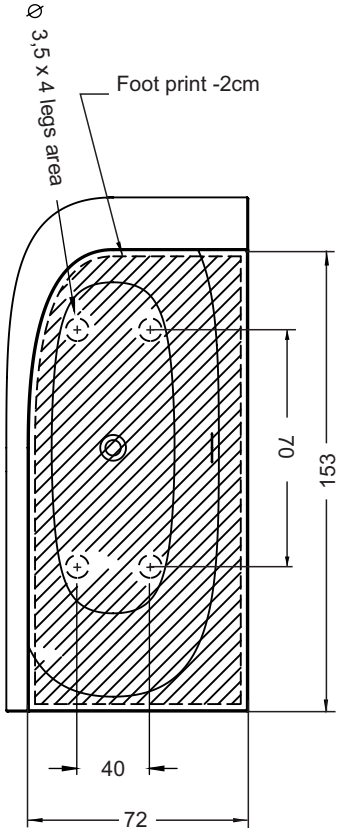

B097001***