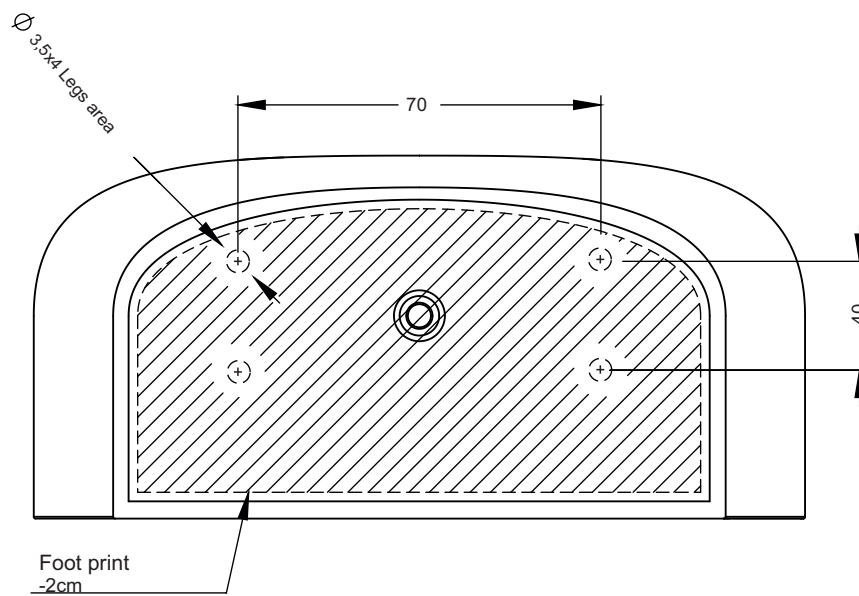

B092001***

B093001***

B094001***

B097001***

B098001***

The semi- and freestanding double-walled acrylic tubs with an oval inner shape are finished in glossy white acrylic, 5 mm. The overflow opening (slot) has overflow cover in white color. The adjustable feet and a white-plated POP-UP +drain are already fitted on delivery, the siphon is supplied separately in a box.

Article nr.	L x B x H (cm)	Volume* (ltr)	Weight (kg)	Colour	Water depth (cm)
B092001005	170X80X58	265L	54	Glossy white	37,5
B093001005		260L	41		
B094001005		260L	59		
B097001005		260L	59		
B098001005		260L	59		
B092001105	170X80X58	265L	54	Matt white	37,5
B093001105		260L	41		
B094001105		260L	59		
B097001105		260L	59		
B098001105		260L	59		

Matte black
Drain with cover
208708

Chrom
Drain with cover
208709

Data is subject to changes and/or errors

B092001***

B093001***

Data is subject to changes and/or errors

B094001***

Data is subject to changes and/or errors