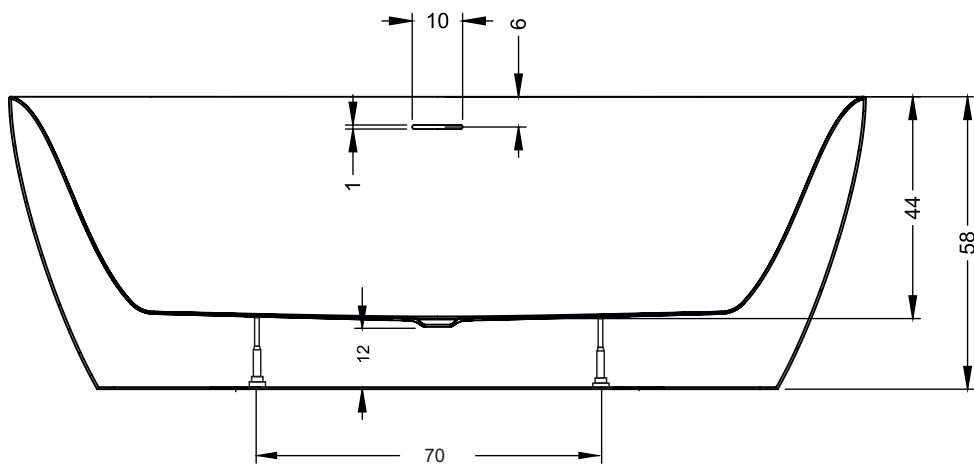

Article nr.	L x B x H (cm)	Volume* (ltr)	Weight (kg)	Colour	Water depth (cm)
B092001005	170X80X58	265L	54	Glossy white	37,5
B093001005		260L	41		
B094001005		260L	59		
B097001005		260L	59		
B098001005		260L	59		
B092001105	170X80X58	265L	54	Matt white	37,5
B093001105		260L	41		
B094001105		260L	59		
B097001105		260L	59		
B098001105		260L	59		

Matte black
Drain with cover
208708

Chrom
Drain with cover
208709

Data is subject to changes and/or errors

B092001***

B093001***

Data is subject to changes and/or errors

B094001***

Data is subject to changes and/or errors