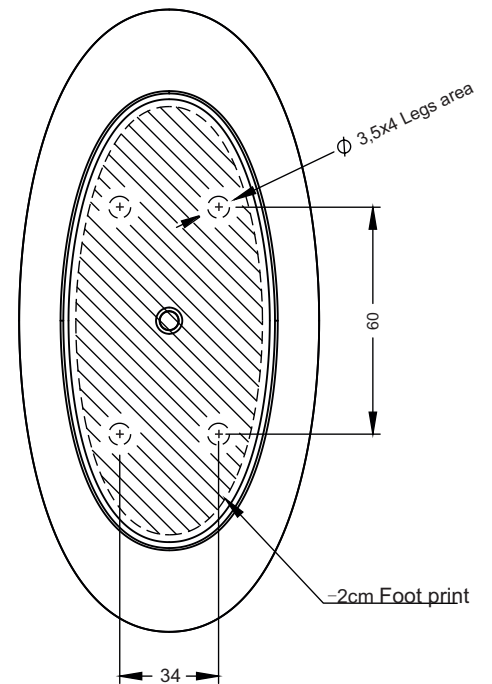

B092001***

B093001***

B094001***

B097001***

B098001***

The semi- and freestanding double-walled acrylic tubs with an oval inner shape are finished in glossy white acrylic, 5 mm. The overflow opening (slot) has overflow cover in white color. The adjustable feet and a white-plated POP-UP +drain are already fitted on delivery, the siphon is supplied separately in a box.

Article nr.	L x B x H (cm)	Volume* (ltr)	Weight (kg)	Colour	Water depth (cm)
B092001005	170X80X58	265L	54	Glossy white	37,5
B093001005		260L	41		
B094001005		260L	59		
B097001005		260L	59		
B098001005		260L	59		
B092001105	170X80X58	265L	54	Matt white	37,5
B093001105		260L	41		
B094001105		260L	59		
B097001105		260L	59		
B098001105		260L	59		

Matte black
Drain with cover
208708

Chrom
Drain with cover
208709

Data is subject to changes and/or errors

B092001***

B093001***

Data is subject to changes and/or errors

B094001***

Data is subject to changes and/or errors