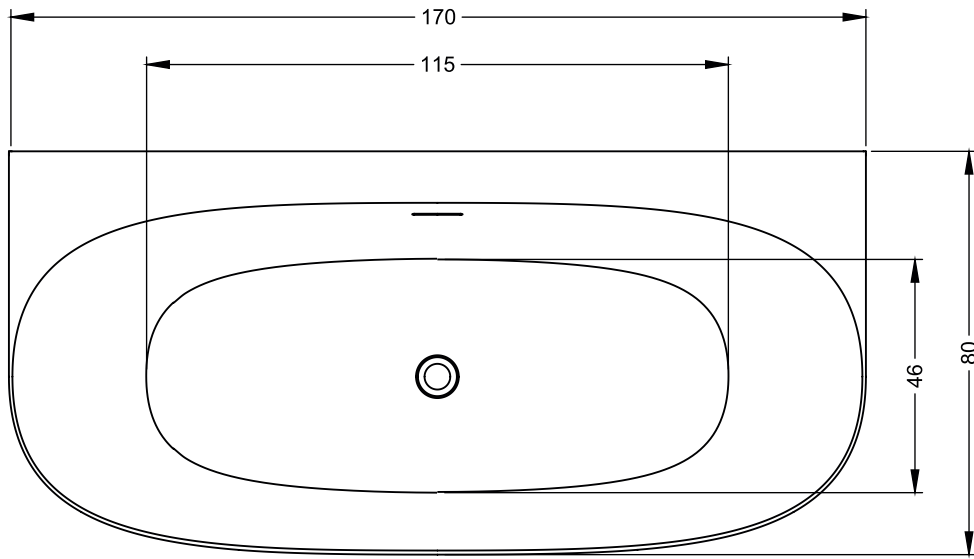

B092001***

B093001***

B094001***

B097001***

B098001***

The semi- and freestanding double-walled acrylic tubs with an oval inner shape are finished in glossy white acrylic, 5 mm. The overflow opening (slot) has overflow cover in white color. The adjustable feet and a white-plated POP-UP +drain are already fitted on delivery, the siphon is supplied separately in a box.

Article nr.	L x B x H (cm)	Volume* (ltr)	Weight (kg)	Colour	Water depth (cm)
B092001005	170X80X58	265L	54	Glossy white	37,5
B093001005		260L	41		
B094001005		260L	59		
B097001005		260L	59		
B098001005		260L	59		
B092001105	170X80X58	265L	54	Matt white	37,5
B093001105		260L	41		
B094001105		260L	59		
B097001105		260L	59		
B098001105		260L	59		

Matte black
Drain with cover
208708

Chrom
Drain with cover
208709

Data is subject to changes and/or errors

B092001***

B093001***

Data is subject to changes and/or errors

B094001***

Data is subject to changes and/or errors