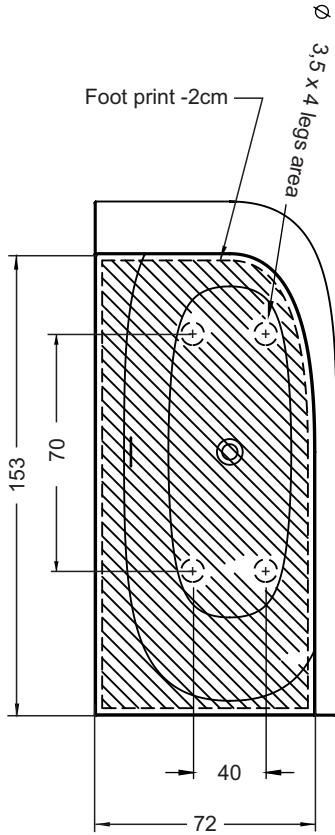

B098001***

Data is subject to changes and/or errors