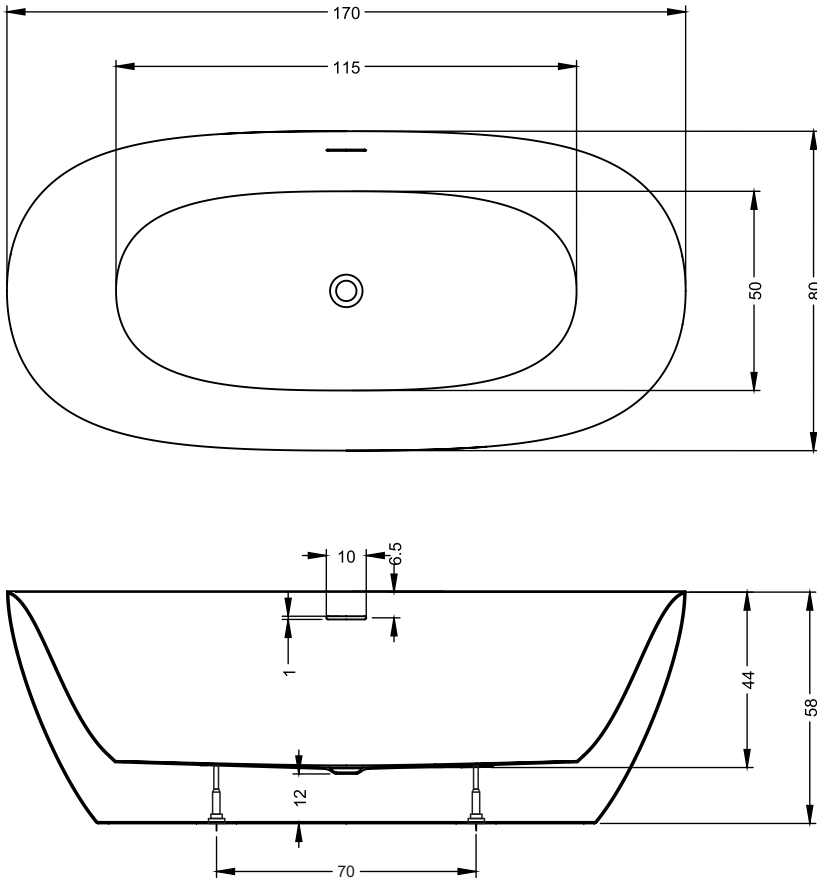

B092001***

B093001***

B094001***

B097001***

B098001***

The semi- and freestanding double-walled acrylic tubs with an oval inner shape are finished in glossy white acrylic, 5 mm. The overflow opening (slot) has overflow cover in white color. The adjustable feet and a white-plated POP-UP +drain are already fitted on delivery, the siphon is supplied separately in a box.

Article nr.	L x B x H (cm)	Volume* (ltr)	Weight (kg)	Colour	Water depth (cm)
B092001005	170X80X58	265L	54	Glossy white	37,5
B093001005		260L	41		
B094001005		260L	59		
B097001005		260L	59		
B098001005		260L	59		
B092001105	170X80X58	265L	54	Matt white	37,5
B093001105		260L	41		
B094001105		260L	59		
B097001105		260L	59		
B098001105		260L	59		

Legset

Option to purchase

Chrom
Overflow cover
208591

White
Overflow cover
208602

Matte black
Overflow cover
208603

Brushed stainless steel
Drain with cover
208704

White glossy
Drain with cover
208707

White matt
Drain with cover
208705

Matte black
Drain with cover
208708

Chrom
Drain with cover
208709

Data is subject to changes and/or errors

B092001***

B093001***

Data is subject to changes and/or errors

B094001***

Data is subject to changes and/or errors