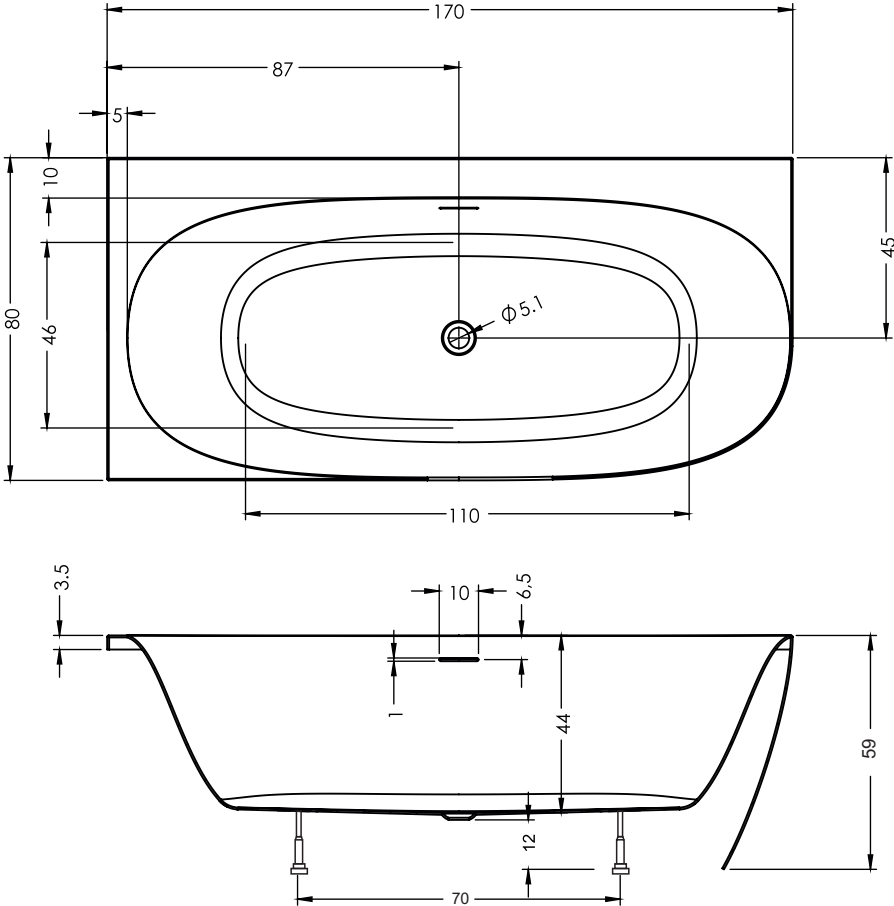

B097001***