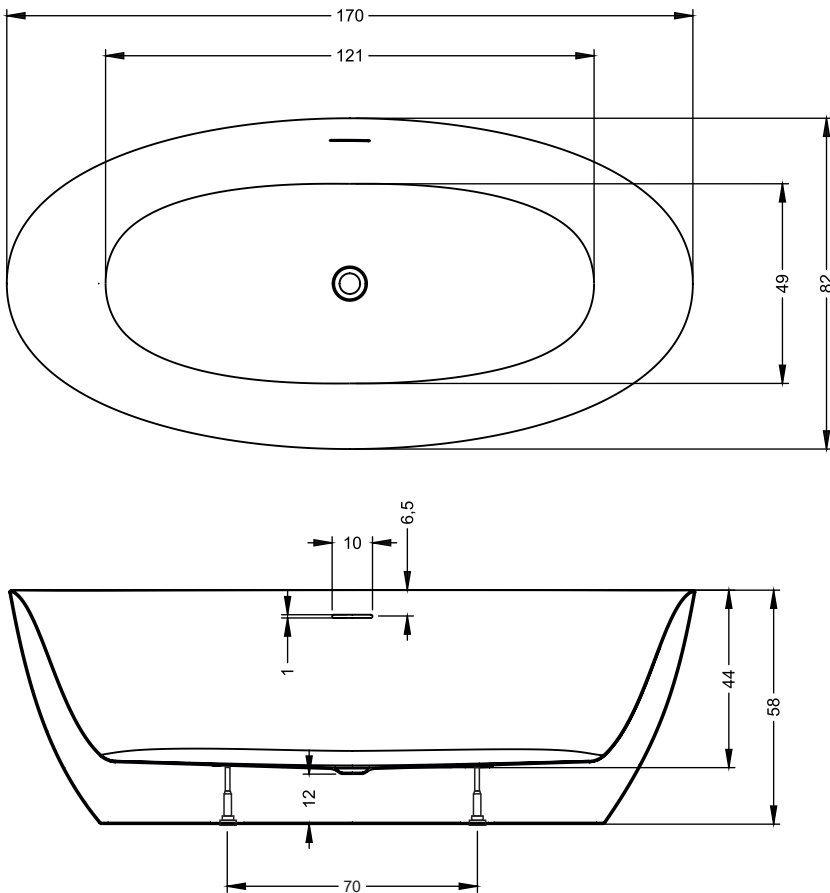

B092001***

B093001***

B094001***

B097001***

B098001***

The semi- and freestanding double-walled acrylic tubs with an oval inner shape are finished in glossy white acrylic, 5 mm. The overflow opening (slot) has overflow cover in white color. The adjustable feet and a white-plated POP-UP +drain are already fitted on delivery, the siphon is supplied separately in a box.

Article nr.	L x B x H (cm)	Volume* (ltr)	Weight (kg)	Colour	Water depth (cm)
B092001005	170X80X58	265L	54	Glossy white	37,5
B093001005		260L	41		
B094001005		260L	59		
B097001005		260L	59		
B098001005		260L	59		
B092001105	170X80X58	265L	54	Matt white	37,5
B093001105		260L	41		
B094001105		260L	59		
B097001105		260L	59		
B098001105		260L	59		

Matte black
Drain with cover
208708

Chrom
Drain with cover
208709

Data is subject to changes and/or errors

B092001***

B093001***

Data is subject to changes and/or errors

B094001***

Data is subject to changes and/or errors