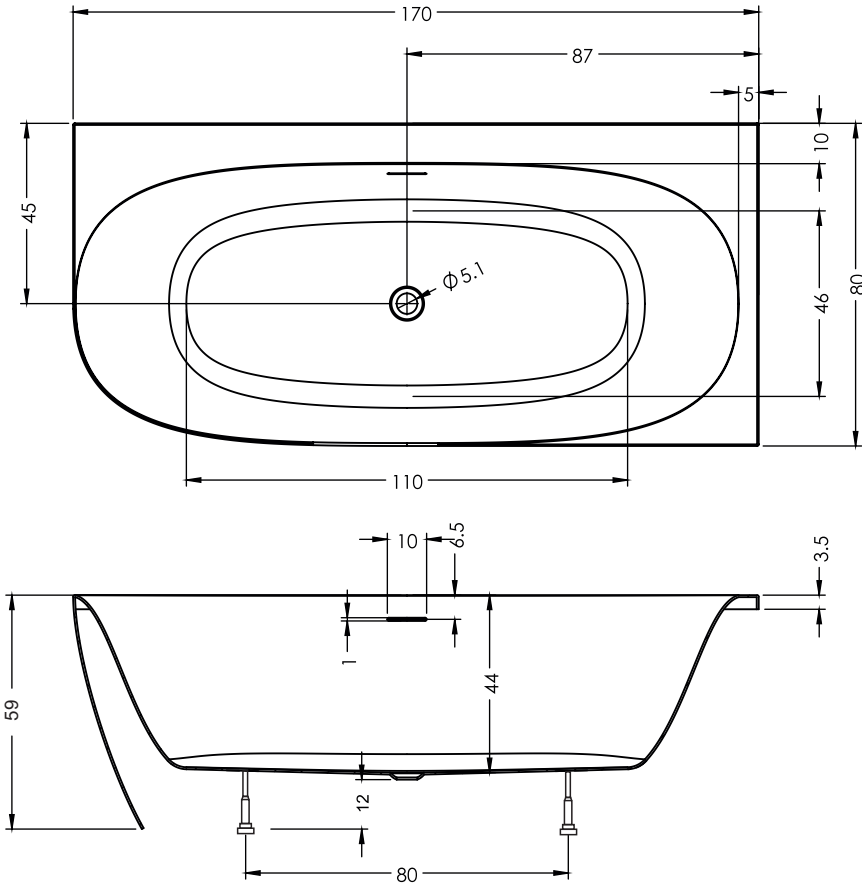

B098001***

Data is subject to changes and/or errors