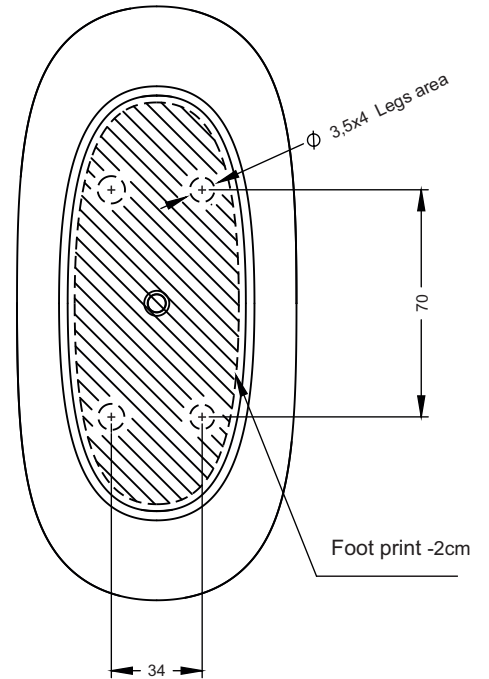

B092001***

B093001***

B094001***

B097001***

B098001***

The semi- and freestanding double-walled acrylic tubs with an oval inner shape are finished in glossy white acrylic, 5 mm. The overflow opening (slot) has overflow cover in white color. The adjustable feet and a white-plated POP-UP +drain are already fitted on delivery, the siphon is supplied separately in a box.

Article nr.	L x B x H (cm)	Volume* (ltr)	Weight (kg)	Colour	Water depth (cm)
B092001005	170X80X58	265L	54	Glossy white	37,5
B093001005		260L	41		
B094001005		260L	59		
B097001005		260L	59		
B098001005		260L	59		
B092001105	170X80X58	265L	54	Matt white	37,5
B093001105		260L	41		
B094001105		260L	59		
B097001105		260L	59		
B098001105		260L	59		

Matte black
Drain with cover
208708

Chrom
Drain with cover
208709

Data is subject to changes and/or errors

B092001***

B093001***

Data is subject to changes and/or errors

B094001***

Data is subject to changes and/or errors